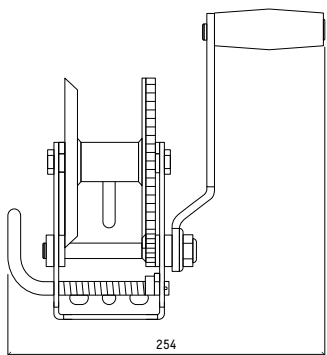

FOR FULL SPECIFICATIONS, SEE INSIDE BACK COVER