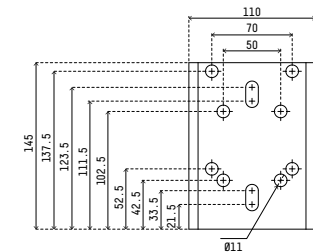

FOR FULL SPECIFICATIONS, SEE INSIDE BACK COVER