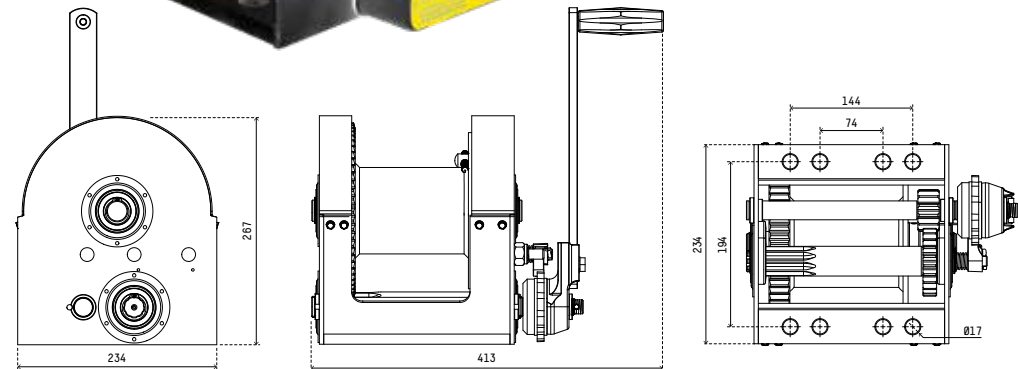

**15:1
gear ratio**

**Machine-cut
gears**

**Hardened steel
bushes**

**Power-coat finish
to winch body**