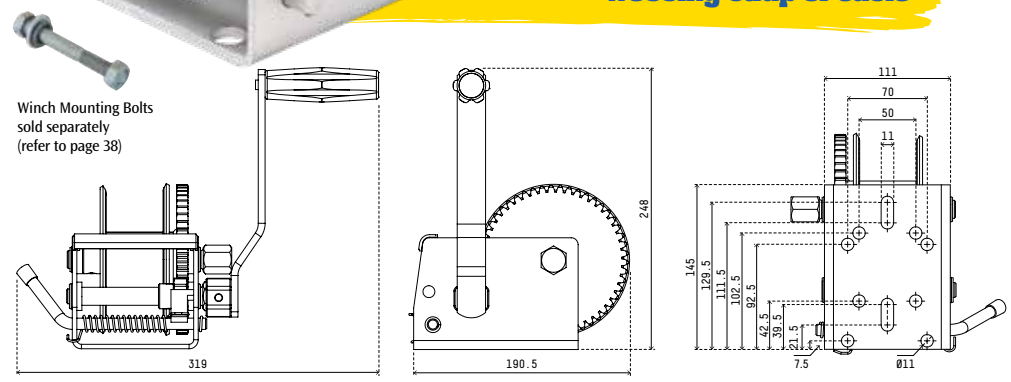

FOR FULL SPECIFICATIONS, SEE INSIDE BACK COVER