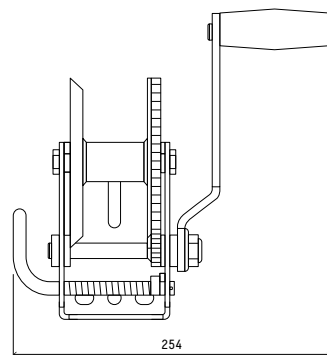

4:1 gear ratio

6.1m webbing strap

Stainless-steel S Hook

Rust resistant Designer Black finish

Winch Mounting Bolts sold separately (refer to page 38)

FOR FULL SPECIFICATIONS, SEE INSIDE BACK COVER

Bang for bucks.