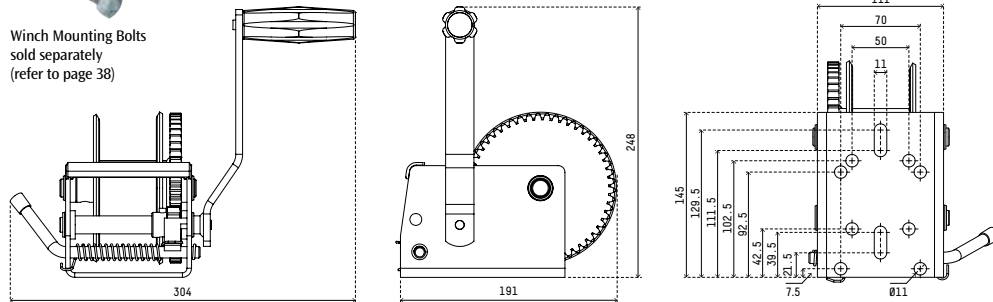

Marine Boat Winch

550kg (1200lb)

3:1 gear ratio

Machine-cut gears

Hardened steel bushes

Rust resistant Dacromet finish

Available with Atlantic rope, webbing strap or cable

Winch Mounting Bolts sold separately (refer to page 38)

Marine Boat Winch

725kg (1600lb)

5:1 gear ratio

Machine-cut gears

Hardened steel bushes

Rust resistant Dacromet finish

Available with Atlantic rope, webbing strap or cable

Winch Mounting Bolts sold separately (refer to page 38)

FOR FULL SPECIFICATIONS, SEE INSIDE BACK COVER