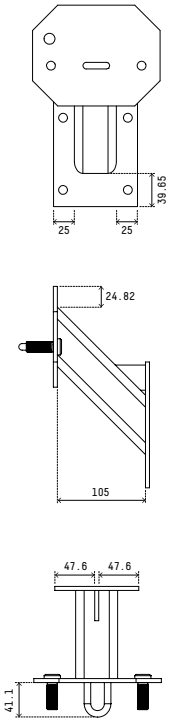

Spare Wheel Mount Small Galvanised Trailer

13-14" MULTI-STUD

PRODUCT	DESCRIPTION	QUANTITY
SWMSM	Suitable for Galvanised Trailers Multi-Stud Pattern (Ford & HT Holden) 13" & 14"	8pcs

Spare Wheel Mount Large Galvanised Trailer

13-15" MULTI-STUD

PRODUCT	DESCRIPTION	QUANTITY
SWMLG	Suitable for Galvanised Trailers Multi-Stud Pattern (Ford, HT Holden & Landcruiser) 13", 14" & 15"	4pcs