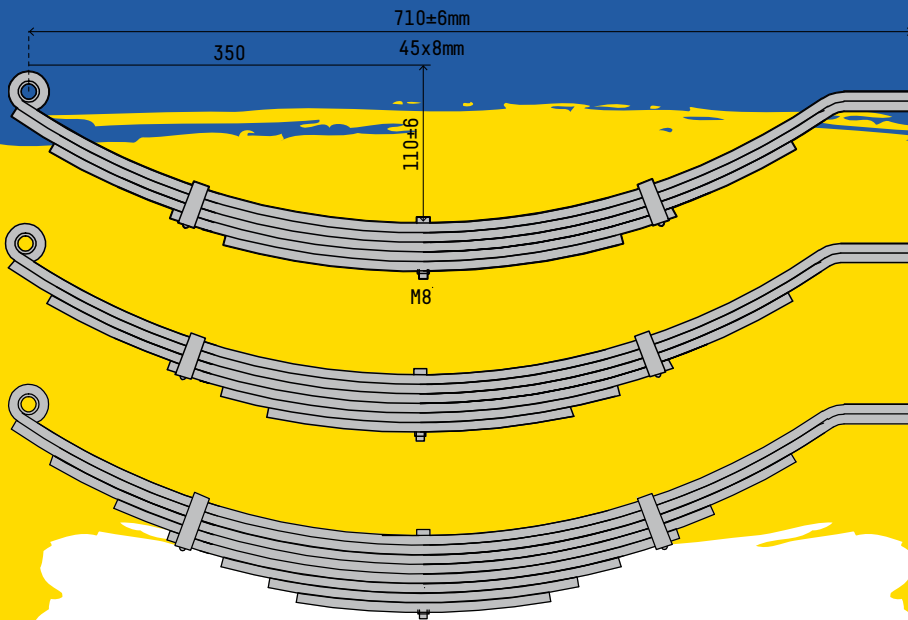

45x8 710mm Slipper Spring

PRODUCT	DESCRIPTION	LEAF TYPE	DUAL RATING	QUANTITY
3L-SS710-45X8	Slipper Spring - 710mm - 45mm x 8mm	3L	1080kg	350/pal
4L-SS710-45X8	Slipper Spring - 710mm - 45mm x 8mm	4L	1440kg	300/pal
5L-SS710-45X8	Slipper Spring - 710mm - 45mm x 8mm	5L	1800kg	250/pal
6L-SS710-45X8	Slipper Spring - 710mm - 45mm x 8mm	6L	2180kg	250/pal
8L-SS710-45X8	Slipper Spring - 710mm - 45mm x 8mm	8L	2900kg	200/pal