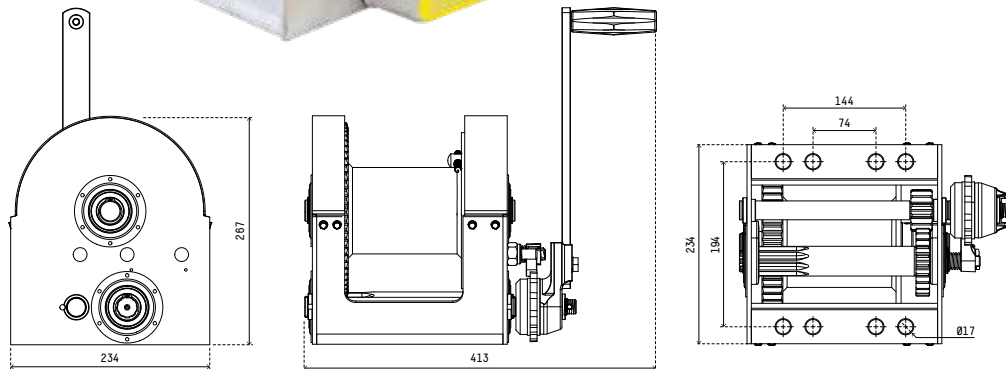

**15:1
gear ratio**

**Machine-cut
gears**

**Hardened steel
bushes**

**Rust resistant
Dacromet finish**