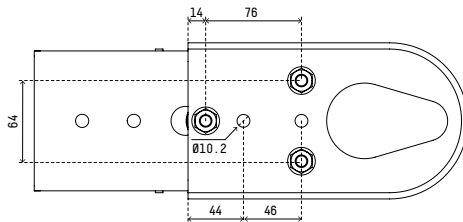

Electric Marine Winch

3000lb / 300w motor

**Power in,
power out**

**Suitable for
18-21 ft boats**

**12 volt
300w motor**

**729:1
gear ratio**

Winch Mounting Bolts
sold separately
(refer to page 38)

FOR FULL SPECIFICATIONS, SEE INSIDE BACK COVER