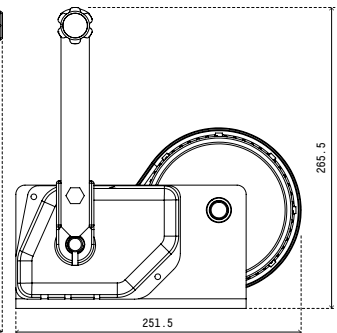

15:1
gear ratio

Machine-cut
gears

Hardened steel
bushes

Rust resistant
Dacromet finish

Winch Mounting Bolts
sold separately
(refer to page 38)

FOR FULL SPECIFICATIONS, SEE INSIDE BACK COVER

Larger than life.