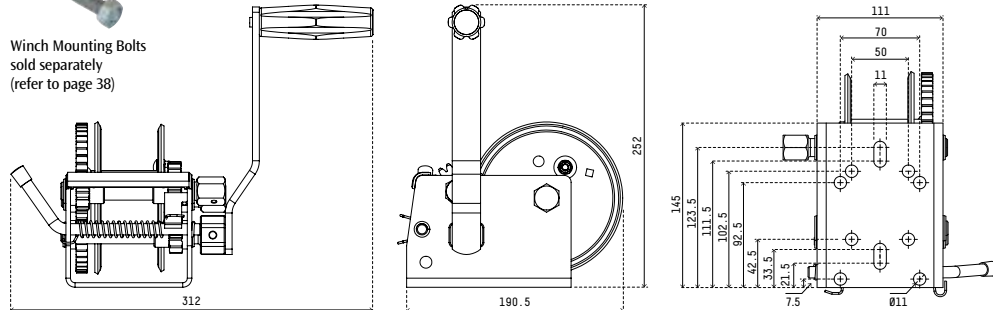

Available with Atlantic rope,
webbing strap or cable

Winch Mounting Bolts
sold separately
(refer to page 38)

FOR FULL SPECIFICATIONS, SEE INSIDE BACK COVER

Marine Boat Winch

1500kg (3300lb)

15:1/5:1/1:1
gear ratio