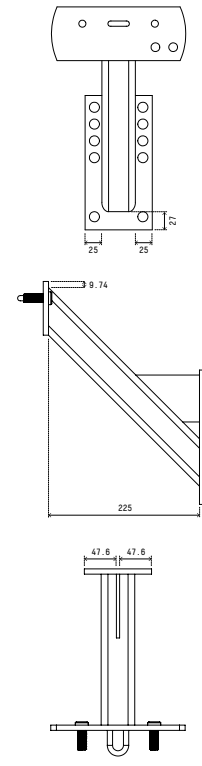

Spare Wheel Mount Small Galvanised Trailer

13-14" MULTI-STUD

PRODUCT	DESCRIPTION	QUANTITY
SWMSM	Suitable for Galvanised Trailers Multi-Stud Pattern (Ford & HT Holden) 13" & 14"	8pcs

Spare Wheel Mount Large Galvanised Trailer

13-15" MULTI-STUD

PRODUCT	DESCRIPTION	QUANTITY
SWMLG	Suitable for Galvanised Trailers Multi-Stud Pattern (Ford, HT Holden & Landcruiser) 13", 14" & 15"	4pcs