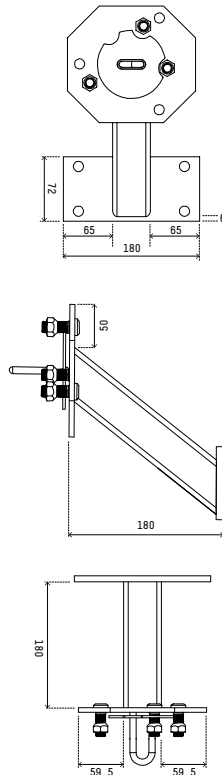

Spare Wheel Mount Small

Aluminium Trailer

13-14" MULTI-STUD

PRODUCT	DESCRIPTION	QUANTITY
AWSWMSM	Suitable for Jet-Ski Aluminium I-Beam Trailers Multi-Stud Pattern (Ford, HT Holden & Landcruiser) 13" & 14"	4pcs