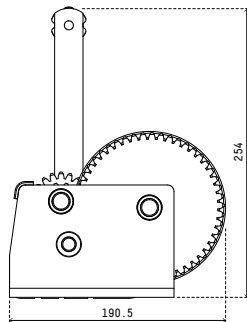

FOR FULL SPECIFICATIONS, SEE INSIDE BACK COVER