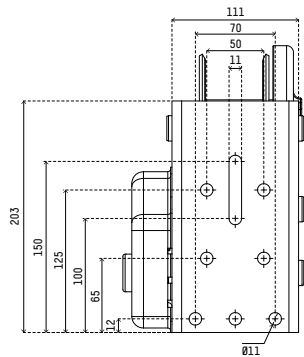

15:1
gear ratio

Machine-cut
gears

Hardened steel
bushes

Rust resistant
Dacromet finish

Winch Mounting Bolts
sold separately
(refer to page 38)

FOR FULL SPECIFICATIONS, SEE INSIDE BACK COVER

Larger than life.