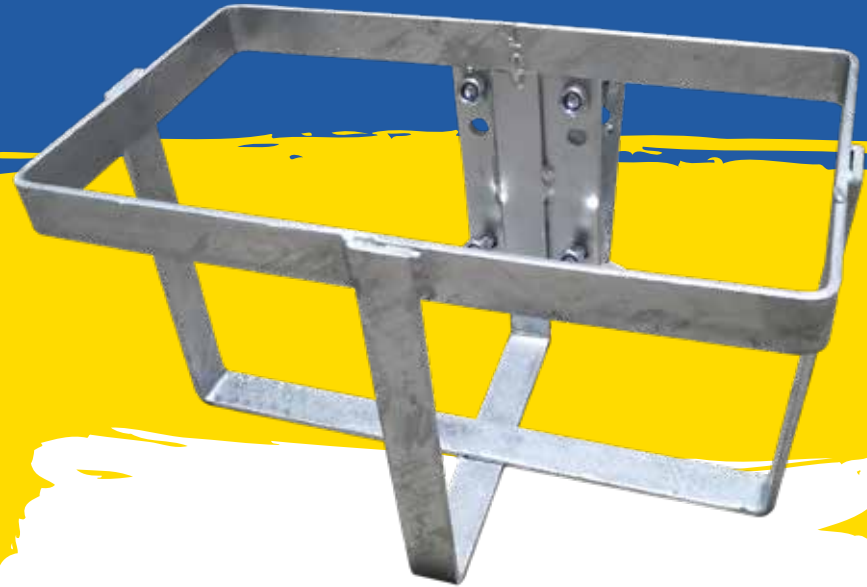

Jerry Can Holder with Mount

PRODUCT	DESCRIPTION	FINISH	QUANTITY
JC370X180X300	Jerry Can Holder 370 x 180 x 300mm	Galvanised	1pc

Vertical Bike Rack

**Vertical bike
mount design**

**Quick and easy
assembly**