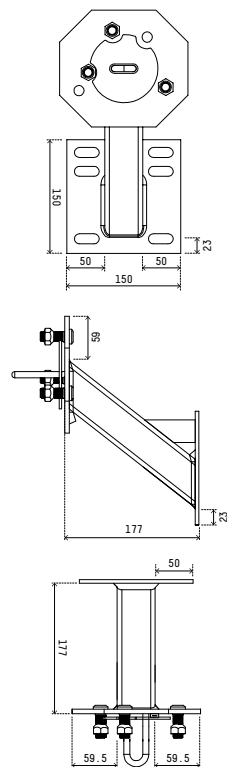

Spare Wheel Mount Large

Aluminium Trailer

13-15" MULTI-STUD

PRODUCT	DESCRIPTION	QUANTITY
AWSWMLG	Suitable for Aluminium I-Beam Trailers, Multi-Stud Pattern (Ford, HT Holden & Landcruiser) 13", 14" & 15"	4pcs