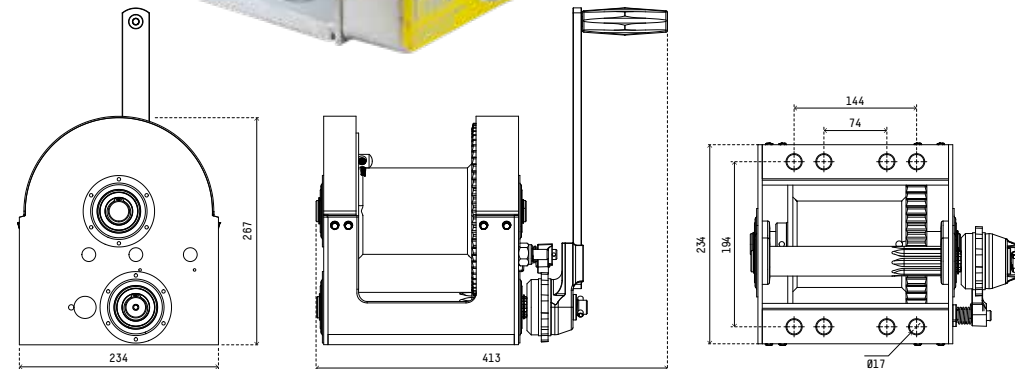

8:1 gear ratio

Machine-cut gears

Hardened steel bushes

Rust resistant Dacromet finish

FOR FULL SPECIFICATIONS, SEE INSIDE BACK COVER