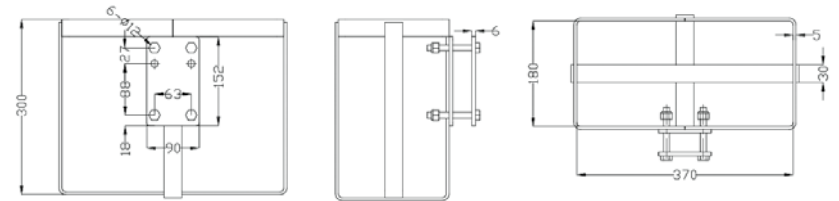

Jerry Can Holder with Mount

PRODUCT	DESCRIPTION	FINISH	QUANTITY
JC370X180X300	Jerry Can Holder 370 x 180 x 300mm	Galvanised	1pc