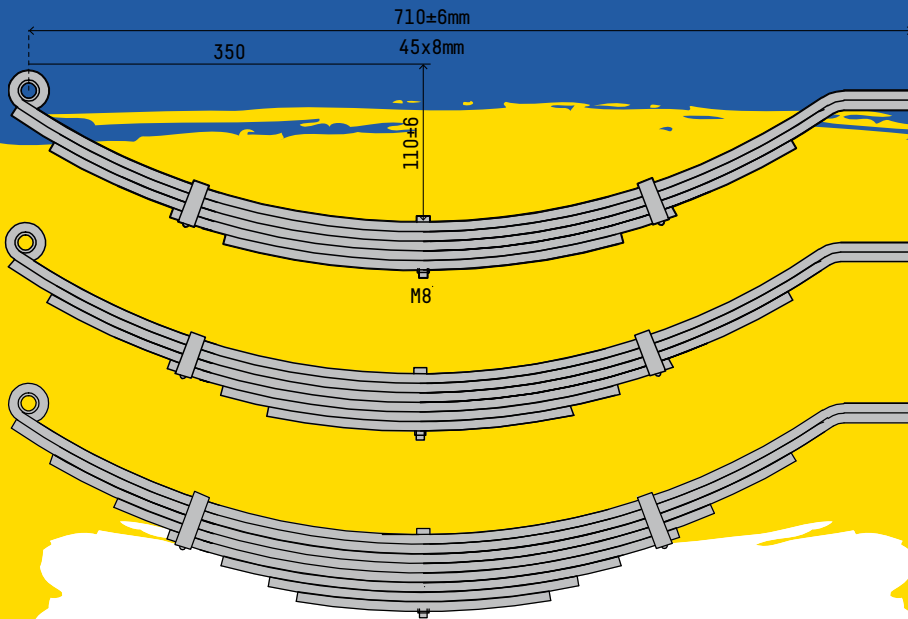

45x6 765mm Slipper Spring

PRODUCT	DESCRIPTION	LEAF TYPE	DUAL RATING	QUANTITY
3L-SS765-45X6	Slipper Spring - 765mm - 45mm x 6mm	3L	600kg	224/pal
4L-SS765-45X6	Slipper Spring - 765mm - 45mm x 6mm	4L	900kg	300/pal
5L-SS765-45X6	Slipper Spring - 765mm - 45mm x 6mm	5L	1000kg	300/pal
6L-SS765-45X6	Slipper Spring - 765mm - 45mm x 6mm	6L	1200kg	250/pal
8L-SS765-45X6	Slipper Spring - 765mm - 45mm x 6mm	8L	1400kg	200/pal
9L-SS765-45X6	Slipper Spring - 765mm - 45mm x 6mm	9L	1760kg	200/pal