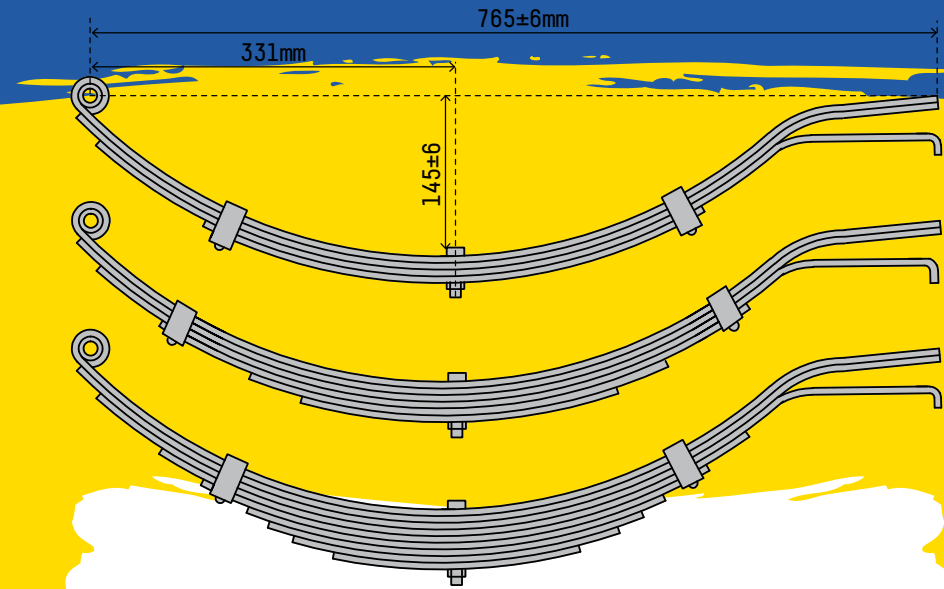

45x6 765mm Slipper Spring Hook Tail

PRODUCT	DESCRIPTION	LEAF TYPE	DUAL RATING	QUANTITY
3L-SS765-45X6HT	Slipper Spring - 765mm - 45mm x 6mm Hook Tail	3L	600kg	400/pal
4L-SS765-45X6HT	Slipper Spring - 765mm - 45mm x 6mm Hook Tail	4L	900kg	300/pal
5L-SS765-45X6HT	Slipper Spring - 765mm - 45mm x 6mm Hook Tail	5L	1000kg	300/pal
6L-SS765-45X6HT	Slipper Spring - 765mm - 45mm x 6mm Hook Tail	6L	1200kg	250/pal
7L-SS765-45X6HT	Slipper Spring - 765mm - 45mm x 6mm Hook Tail	7L	1400kg	200/pal
9L-SS765-45X6HT	Slipper Spring - 765mm - 45mm x 6mm Hook Tail	9L	1760kg	200/pal