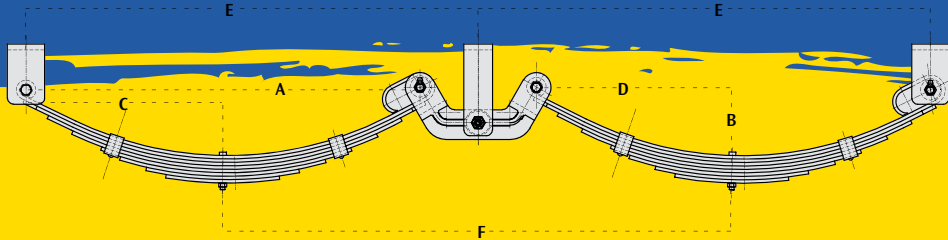

Rocker Roller Springs - Dacromet

PRODUCT	DESCRIPTION	A	B	C	D	E	F	CAPACITY*	QUANTITY
ATL576460D	LH 60mm x 6 leaf suit 14" wheels	687	117	396	291	787	785	1105-1250kg	25/pal
ATL576461D	RH 60mm x 6 leaf suit 14" wheels	687	117	396	291	787	785	1105-1250kg	25/pal
ATL576470D	LH 60mm x 7 leaf suit 14" wheels	687	117	396	291	787	785	1300-1500kg	25/pal
ATL576471D	RH 60mm x 7 leaf suit 14" wheels	687	117	396	291	787	785	1300-1500kg	25/pal
ATL576670D	LH 60mm x 7 leaf suit 16" wheels	687	117	343	343	787	888	1625-2100kg	25/pal
ATL576671D	RH 60mm x 7 leaf suit 16" wheels	687	117	343	343	787	888	1625-2100kg	25/pal
ATL576680D	LH 60mm x 8 leaf suit 16" wheels	687	117	343	343	787	888	1900-2245kg	25/pal
ATL576681D	RH 60mm x 8 leaf suit 16" wheels	687	117	343	343	787	888	1900-2245kg	25/pal

* Capacity for 2 springs