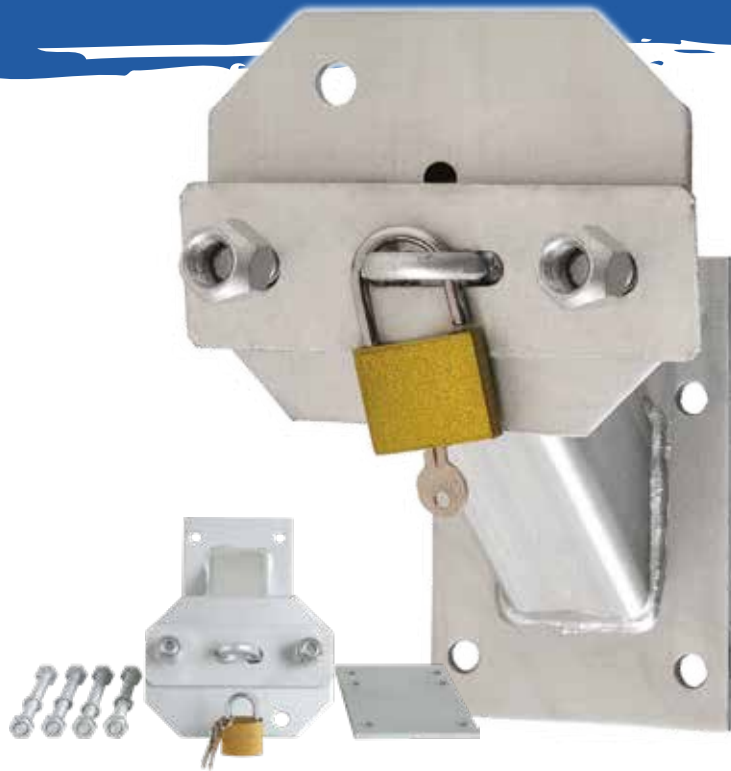

Spare Wheel Mount Small Galvanised Trailer

13-14" MULTI-STUD

PRODUCT	DESCRIPTION	QUANTITY
SWMSM	Suitable for Galvanised Trailers Multi-Stud Pattern (Ford & HT Holden) 13" & 14"	8pcs