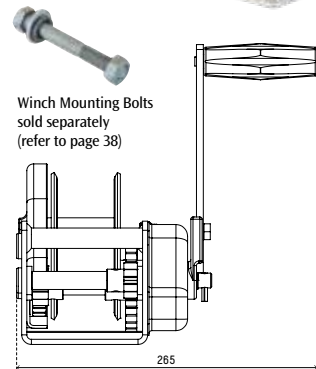

15:1
gear ratio

Machine-cut
gears

Hardened steel
bushes

Rust resistant
Dacromet finish

Winch Mounting Bolts
sold separately
(refer to page 38)

FOR FULL SPECIFICATIONS, SEE INSIDE BACK COVER

Larger than life.