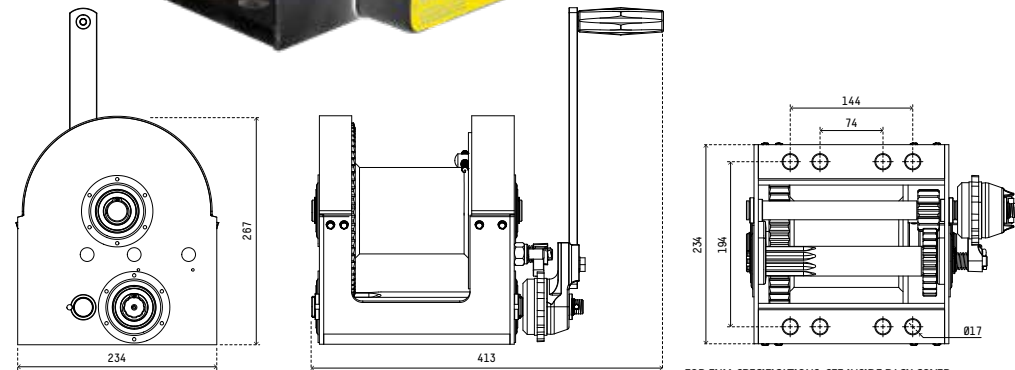

**15:1
gear ratio**

**Machine-cut
gears**

**Hardened steel
bushes**

**Power-coat finish
to winch body**