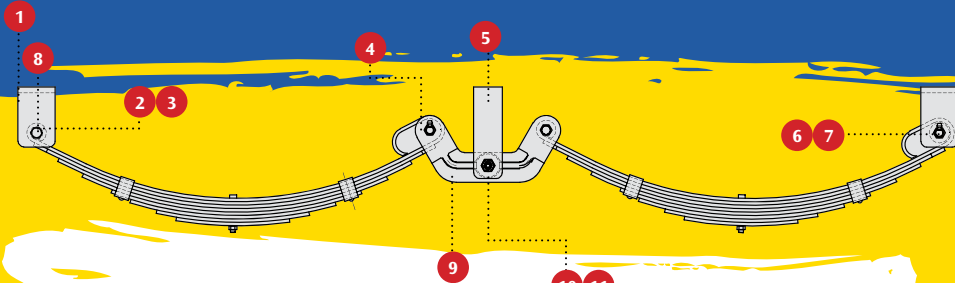

Rocker Roller Springs - Accessories

Spare Wheel Carrier U-Bolt

1 ATL576302 Front / rear hanger 60mm	2 ATL590707 Shackle pin 16mm	3 ATL590708 Shackle pin nyloc nut 16mm	4 ATL576301 Steel roller bush
4 ATL576301ZN Steel roller bush zinc plated	5 ATL576305 Centre rocker hanger	6 ATL576304 Shackle pin greasable 16mm	7 ATL590708 Shackle pin nyloc nut 16mm
8 ATL590003 Spring nylon bush 16mm	9 ATL576303 Centre rocker arm	9 ATL576303D Centre rocker arm - Dacromet	10 ATL576306 Centre rocker pin greasable 18mm
11 ATL590712 Centre rocker pin nyloc nut 18mm	6 ATL590632ZN Shackle pin greasable 16mm zinc plated	6 ATL590632 Shackle pin 'Outback' M16 x 100mm with grease nipple	2 ATL590707ZN Shackle pin 16mm zinc plated

PRODUCT	DESCRIPTION	QUANTITY
SWCUB	Spare Wheel Carrier U-bolt	20pcs