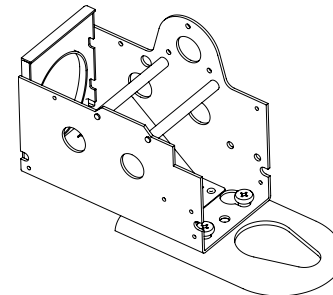

FOR FULL SPECIFICATIONS, SEE INSIDE BACK COVER