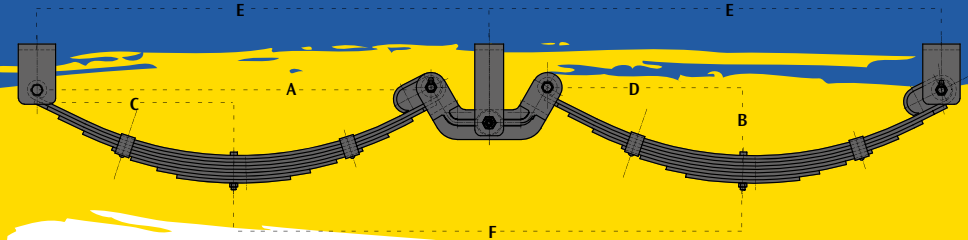

Rocker Roller Springs - Black

PRODUCT	DESCRIPTION	A	B	C	D	E	F	CAPACITY*	QUANTITY
ATL576450	LH 60mm x 5 leaf suit 14" wheels	687	117	396	291	787	785	950-1100kg	25/pal
ATL576451	RH 60mm x 5 leaf suit 14" wheels	687	117	396	291	787	785	950-1100kg	25/pal
ATL576460	LH 60mm x 6 leaf suit 14" wheels	687	117	396	291	787	785	1105-1250kg	25/pal
ATL576461	RH 60mm x 6 leaf suit 14" wheels	687	117	396	291	787	785	1105-1250kg	25/pal
ATL576470	LH 60mm x 7 leaf suit 14" wheels	687	117	396	291	787	785	1300-1500kg	25/pal
ATL576471	RH 60mm x 7 leaf suit 14" wheels	687	117	396	291	787	785	1300-1500kg	25/pal
ATL576650	LH 60mm x 5 leaf suit 16" wheels	687	117	343	343	787	888	1300-1450kg	25/pal
ATL576651	RH 60mm x 5 leaf suit 16" wheels	687	117	343	343	787	888	1300-1450kg	25/pal
ATL576660	LH 60mm x 6 leaf suit 16" wheels	687	117	343	343	787	888	1450-1600kg	25/pal
ATL576661	RH 60mm x 6 leaf suit 16" wheels	687	117	343	343	787	888	1450-1600kg	25/pal
ATL576670	LH 60mm x 7 leaf suit 16" wheels	687	117	343	343	787	888	1625-2100kg	25/pal
ATL576671	RH 60mm x 7 leaf suit 16" wheels	687	117	343	343	787	888	1625-2100kg	25/pal
ATL576680	LH 60mm x 8 leaf suit 16" wheels	687	117	343	343	787	888	1900-2245kg	25/pal
ATL576681	RH 60mm x 8 leaf suit 16" wheels	687	117	343	343	787	888	1900-2245kg	25/pal

* Capacity for 2 springs