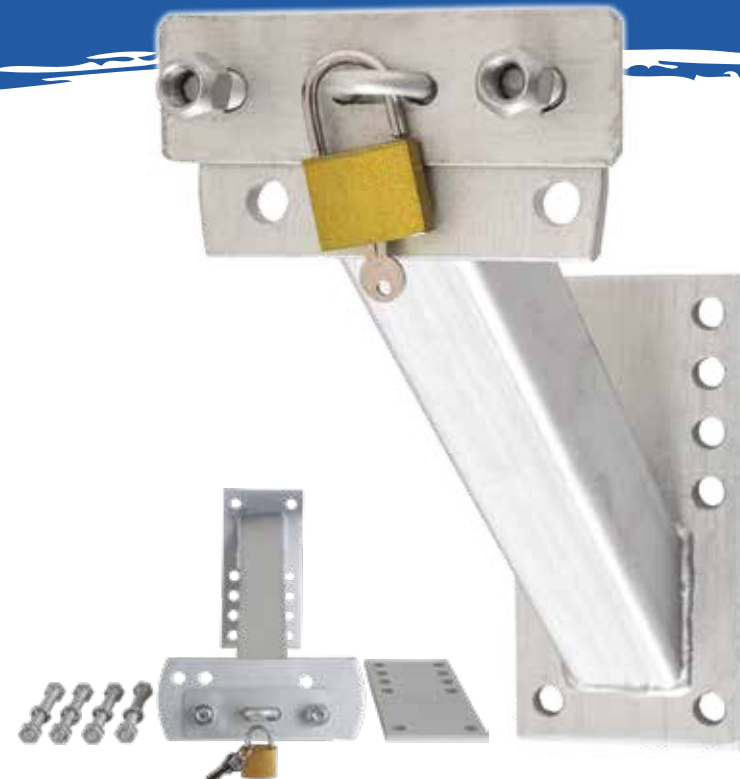

13-14" MULTI-STUD

PRODUCT	DESCRIPTION	QUANTITY
SWMSM	Suitable for Galvanised Trailers Multi-Stud Pattern (Ford & HT Holden) 13" & 14"	8pcs

Spare Wheel Mount Large Galvanised Trailer

13-15" MULTI-STUD

PRODUCT	DESCRIPTION	QUANTITY
SWMLG	Suitable for Galvanised Trailers Multi-Stud Pattern (Ford, HT Holden & Landcruiser) 13", 14" & 15"	4pcs