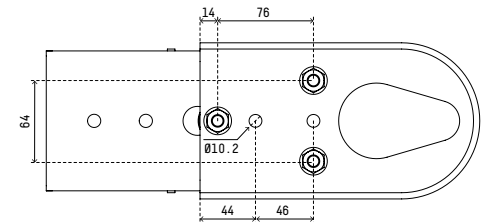

FOR FULL SPECIFICATIONS, SEE INSIDE BACK COVER