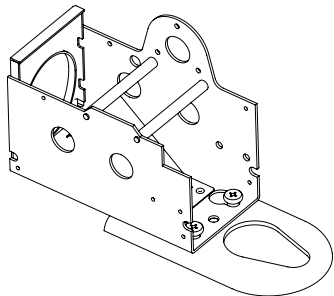

It can be confusing not knowing what type of winch, strap or hook you might need. Introducing our easy-to-use Atlantic Winch Selector Guide. Whether you're pulling in a small or large water vessel or lifting a heavy load – this guide will help choose the correct winch – including bolt-down dimensions for when mounting the winch to your trailer.

Electric Marine Winch

3000lb / 300w motor

**Power in,
power out**

**Suitable for
18-21 ft boats**

**12 volt
300w motor**

**729:1
gear ratio**

Winch Mounting Bolts
sold separately
(refer to page 38)

FOR FULL SPECIFICATIONS, SEE INSIDE BACK COVER

Electric Marine Winch

3500lb / 300w motor

**Power in,
power out**

**12 volt
350w motor**

**10.5m x 5.5mm
Rope**

**Corrosion Resistant
Housing**

Winch Mounting Bolts
sold separately
(refer to page 38)

FOR FULL SPECIFICATIONS, SEE INSIDE BACK COVER