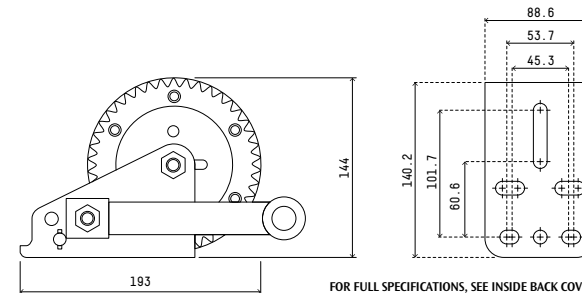

FOR FULL SPECIFICATIONS, SEE INSIDE BACK COVER