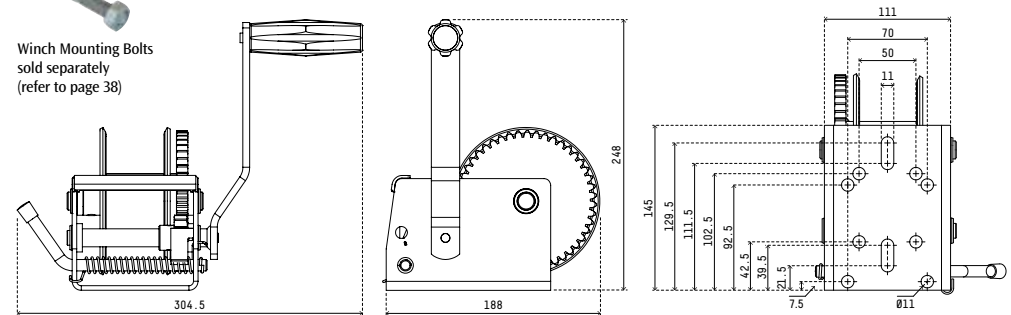

FOR FULL SPECIFICATIONS, SEE INSIDE BACK COVER