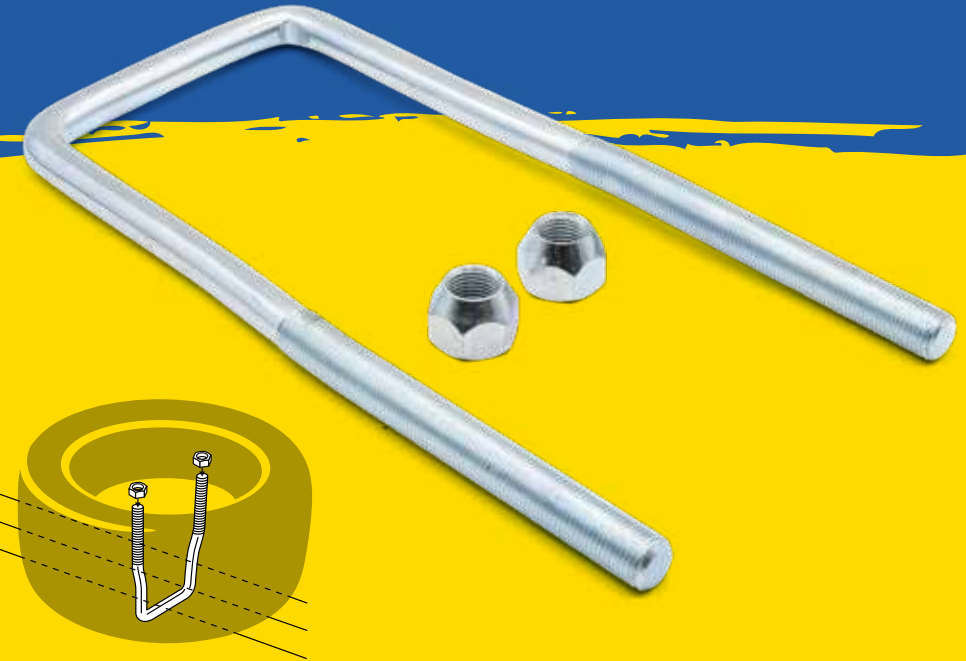

* Capacity for 2 springs

Rocker Roller Springs - Black

PRODUCT	DESCRIPTION	A	B	C	D	E	F	CAPACITY*	QUANTITY
ATL576450	LH 60mm x 5 leaf suit 14" wheels	687	117	396	291	787	785	950-1100kg	25/pal
ATL576451	RH 60mm x 5 leaf suit 14" wheels	687	117	396	291	787	785	950-1100kg	25/pal
ATL576460	LH 60mm x 6 leaf suit 14" wheels	687	117	396	291	787	785	1105-1250kg	25/pal
ATL576461	RH 60mm x 6 leaf suit 14" wheels	687	117	396	291	787	785	1105-1250kg	25/pal
ATL576470	LH 60mm x 7 leaf suit 14" wheels	687	117	396	291	787	785	1300-1500kg	25/pal
ATL576471	RH 60mm x 7 leaf suit 14" wheels	687	117	396	291	787	785	1300-1500kg	25/pal
ATL576650	LH 60mm x 5 leaf suit 16" wheels	687	117	343	343	787	888	1300-1450kg	25/pal
ATL576651	RH 60mm x 5 leaf suit 16" wheels	687	117	343	343	787	888	1300-1450kg	25/pal
ATL576660	LH 60mm x 6 leaf suit 16" wheels	687	117	343	343	787	888	1450-1600kg	25/pal
ATL576661	RH 60mm x 6 leaf suit 16" wheels	687	117	343	343	787	888	1450-1600kg	25/pal
ATL576670	LH 60mm x 7 leaf suit 16" wheels	687	117	343	343	787	888	1625-2100kg	25/pal
ATL576671	RH 60mm x 7 leaf suit 16" wheels	687	117	343	343	787	888	1625-2100kg	25/pal
ATL576680	LH 60mm x 8 leaf suit 16" wheels	687	117	343	343	787	888	1900-2245kg	25/pal
ATL576681	RH 60mm x 8 leaf suit 16" wheels	687	117	343	343	787	888	1900-2245kg	25/pal

* Capacity for 2 springs

Rocker Roller Springs - Accessories

Spare Wheel Carrier U-Bolt

- | | | | |
|--|---|---|--|
| 1

ATL576302
Front / rear hanger 60mm | 2

ATL590707
Shackle pin 16mm | 3

ATL590708
Shackle pin nyloc nut 16mm | 4