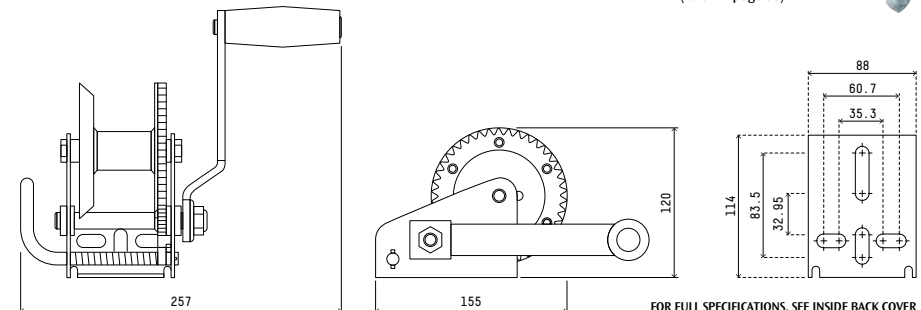

FOR FULL SPECIFICATIONS, SEE INSIDE BACK COVER