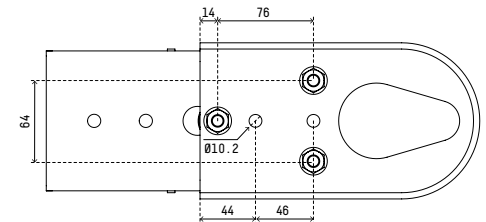

Electric Marine Winch

3500lb / 300w motor

**Power in,
power out**

**12 volt
350w motor**

**10.5m x 5.5mm
Rope**

**Corrosion Resistant
Housing**

Winch Mounting Bolts
sold separately
(refer to page 38)

FOR FULL SPECIFICATIONS, SEE INSIDE BACK COVER