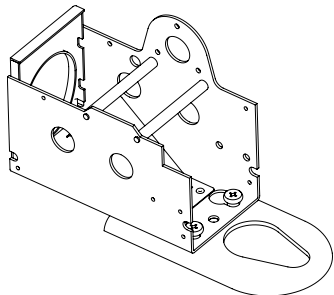

It can be confusing not knowing what type of winch, strap or hook you might need. Introducing our easy-to-use Atlantic Winch Selector Guide. Whether you're pulling in a small or large water vessel or lifting a heavy load – this guide will help choose the correct winch – including bolt-down dimensions for when mounting the winch to your trailer.

HAUL-IT

Electric Marine Winch

3500lb / 350w motor

**Power in,
power out**

**12 volt
350w motor**

**10.5m x 5.5mm
Heavy Gauge Cable**

**Corrosion Resistant
Housing**

Winch Mounting Bolts
sold separately
(refer to page 38)