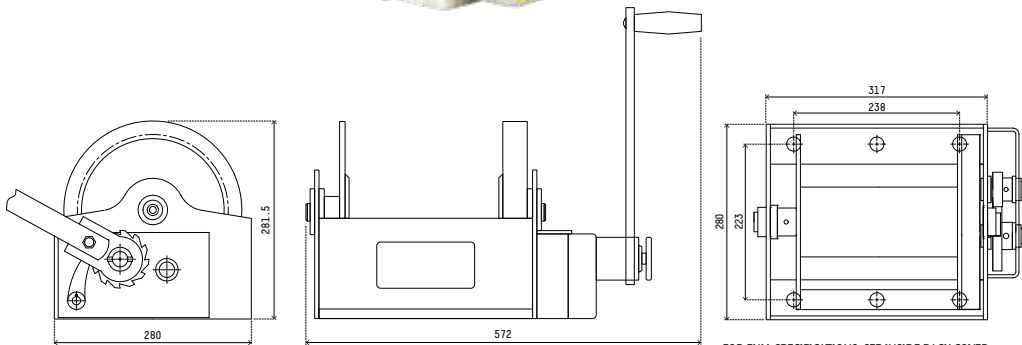

Extra Large Brake Winch

1800kg (3960lb)

↑ LIFTING CAPACITY

**15:1
gear ratio**

**Machine-cut
gears**

**Hardened steel
bushes**

**Rust resistant
Dacromet finish**

HD Car Trailer Brake Winch

2500kg (5500lb)

↔ PULLING CAPACITY

**15:1
gear ratio**

**Machine-cut
gears**

**Hardened steel
bushes**

**Power-coat finish
to winch body**

FOR FULL SPECIFICATIONS, SEE INSIDE BACK COVER