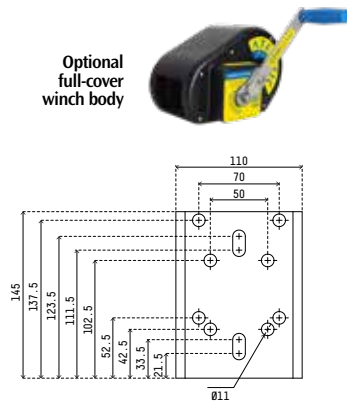

FOR FULL SPECIFICATIONS, SEE INSIDE BACK COVER