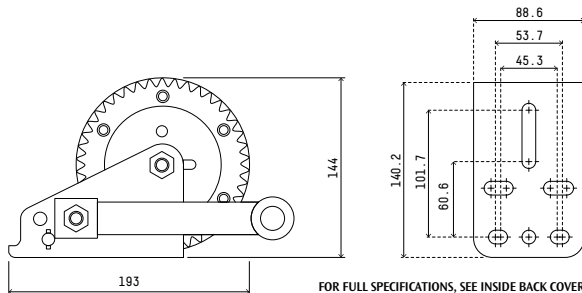

FOR FULL SPECIFICATIONS, SEE INSIDE BACK COVER