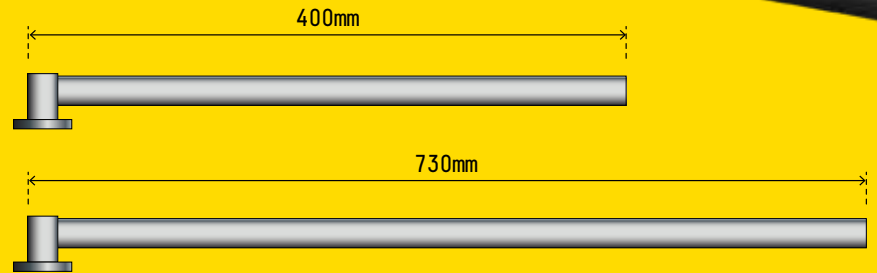

Safety Chain Links

PRODUCT	DESCRIPTION	LINKS / LENGTH	FINISH	RATING	QUANTITY
CL8MM	8mm Chain Link	1 link / 50mm	Black	-	50pcs
CL10MM	10mm Chain Link	1 link / 70mm	Black	-	50pcs

PRODUCT	DESCRIPTION	QUANTITY
MSB400MM	400mm Motor Support Bracket	4pcs
MSB730MM	730mm Motor Support Bracket	4pcs