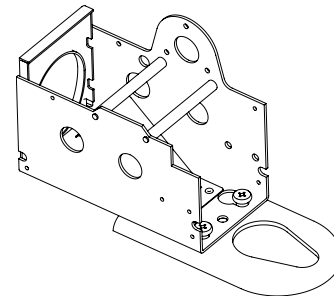

Electric Marine Winch

3500lb / 300w motor

**Power in,
power out**

**12 volt
350w motor**

**10.5m x 5.5mm
Rope**

**Corrosion Resistant
Housing**

Winch Mounting Bolts
sold separately
(refer to page 38)

FOR FULL SPECIFICATIONS, SEE INSIDE BACK COVER