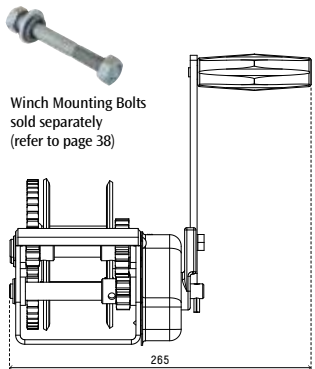

Winch Mounting Bolts
sold separately
(refer to page 38)