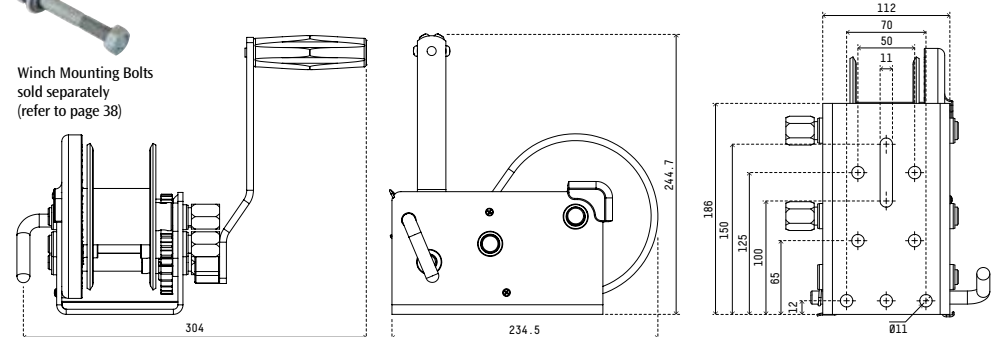

FOR FULL SPECIFICATIONS, SEE INSIDE BACK COVER