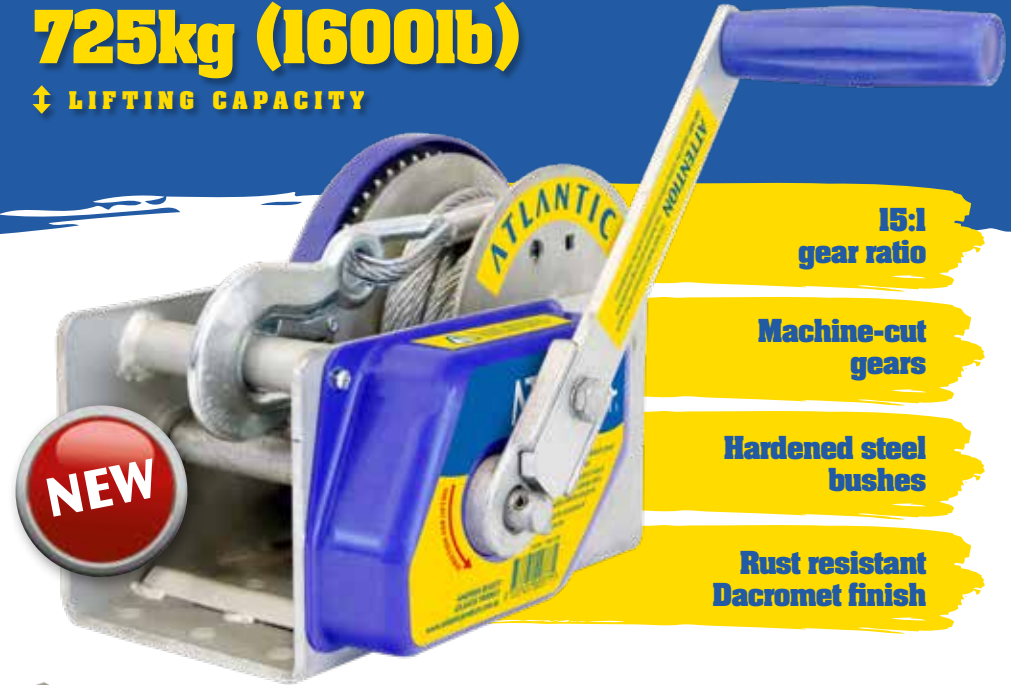

Rust resistant
Dacromet finish

Winch Mounting Bolts
sold separately
(refer to page 38)

Optional
full-cover
winch body

FOR FULL SPECIFICATIONS, SEE INSIDE BACK COVER

Compact Brake Winch

725kg (1600lb)

↑ LIFTING CAPACITY