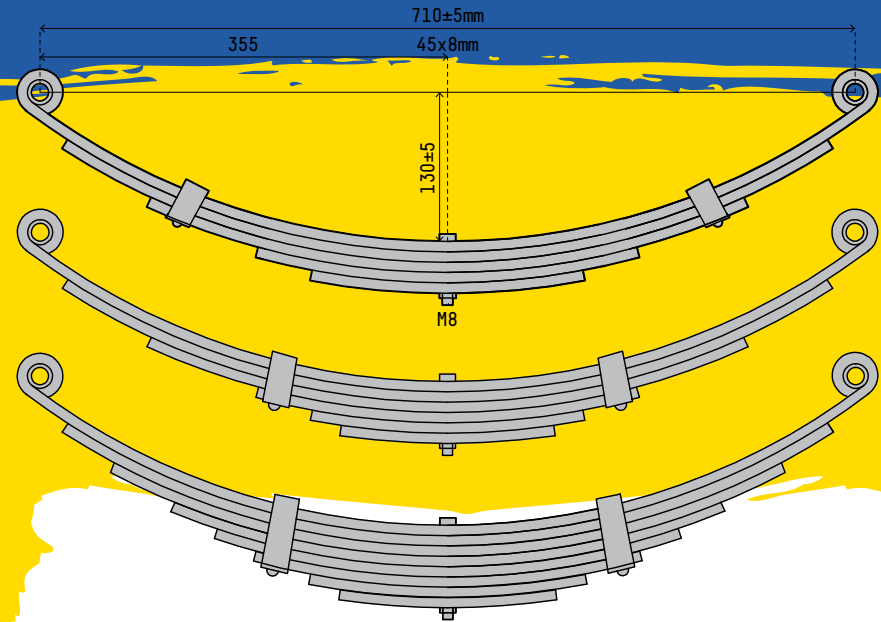

45x8 710mm Eye to Eye Spring

PRODUCT	DESCRIPTION	LEAF TYPE	DUAL RATING	QUANTITY
3L-EZE710-45X8	Eye to Eye Spring - 710mm - 45mm x 8mm	3L	1060kg	350/pal
4L-EZE710-45X8	Eye to Eye Spring - 710mm - 45mm x 8mm	4L	1400kg	300/pal
5L-EZE710-45X8	Eye to Eye Spring - 710mm - 45mm x 8mm	5L	1760kg	250/pal
6L-EZE710-45X8	Eye to Eye Spring - 710mm - 45mm x 8mm	6L	2100kg	250/pal
8L-EZE710-45X8	Eye to Eye Spring - 710mm - 45mm x 8mm	8L	2800kg	200/pal