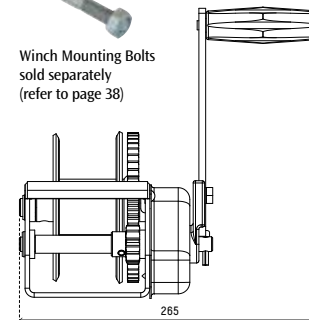

PRODUCT	LIFTING CAPACITY	GEAR RATIO	CABLE TYPE	HOOK TYPE	QUANTITY	IMAGE
BW230C	300kg (660lb)	5:1	7.5m x 5mm Cable	Snap Hook	4pcs	Page 18
BW230C-FC	300kg (660lb)	5:1	7.5m x 5mm Cable	Snap Hook	4pcs	-
BW230C-FCSS	300kg (660lb)	5:1	7.5m x 5mm Cable	Snap Hook	4pcs	-
BW240NC	775kg (1700lb)	5:1/1:1	No Cable	-	4pcs	-
BW260C	500kg (1100lb)	10:1	7.5m x 6mm Cable	Snap Hook	4pcs	Page 19
BW260C-FC	500kg (1100lb)	10:1	7.5m x 6mm Cable	Snap Hook	4pcs	-
BW260C-FCSS	500kg (1100lb)	10:1	7.5m x 6mm Cable	Snap Hook	4pcs	-
BW280NC	1135kg (2500lb)	10:1/5:1/1:1	No Cable	-	4pcs	-
BW290C	725kg (1600lb)	15:1	8m x 7mm Cable	Snap Hook	3pcs	Page 20
BW290NC	1500kg (3300lb)	15:1/5:1/1:1	No Cable	-	3pcs	-
BW-HANDLE	Brake Winch Spare Handle	-	-	-	25pcs	-

Compact Brake Winch

300kg (660lb)

↑ LIFTING CAPACITY

5:1 gear ratio

Machine-cut gears

Hardened steel bushes

Rust resistant Dacromet finish

Winch Mounting Bolts sold separately (refer to page 38)